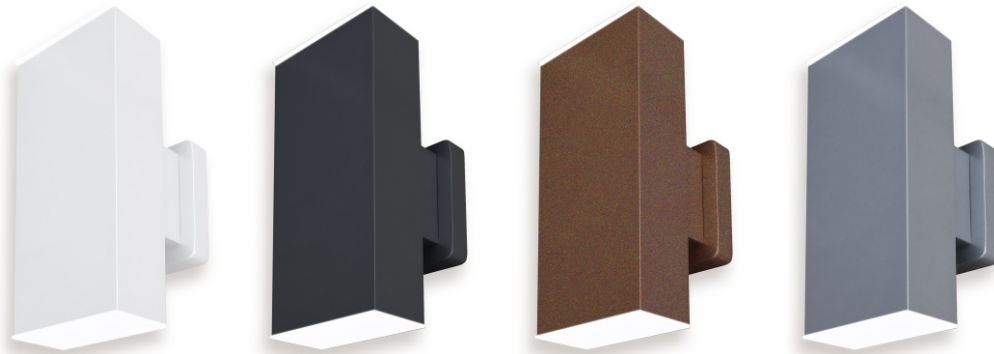

Paint Options Standard & RAL Colors

Standard Colors Shown on our Edgeglow Sconce

Peachtree offers four standard colors for cylinders and decorative products. All colors are durable interior/exterior powder coat. **Matte White**, **Matte Black**, **Bronze** (slightly textured semi-gloss finish) and **Natural** (semi-gloss finish).

RAL Color Options

Our "build to order" process easily allows for non-standard paint colors on your fixtures.

RAL is a system developed for defining colors for paint and coatings. It has become the most popular worldwide color standard used today.

You supply us with a valid RAL number and we make it happen. There is a one time setup charge per color and a minimal charge for powder coating each fixture. Option pricing is on the website.

With 2328 RAL colors in total (213 Classic, 490 Effect and 1625 Design colors) the Architect or Designer has the ability to match the color on any material they want. Once the color is chosen, Peachtree, at the request of the customer, can supply a paint chip of that color painted here at our factory.