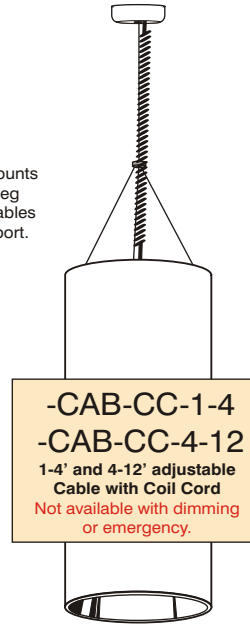

# Cylinder Mounting Options

Mounting devices and stems are same color as cylinder unless otherwise specified.

Cable mounts use 3 leg spider cables for support.

**-AYK** ”  
Adjustable Yoke with Straight Cord  
Not available with emergency.  
Supplied with yoke only.  
Mounting supplied by others.

### Hang Straight Mounting Canopy Pendant Stems

Standard Stem Diameter 3/8" ID  
Stem diameters may vary due to wiring requirements for dimming and emergency

### Cable Electrical Cord Colors

White cord with white cylinders.  
Black cord with everything else unless otherwise specified.

### Mounting Canopy for Cables

1/16" Aircraft Cable Standard  
Cable size may vary due to fixture weight