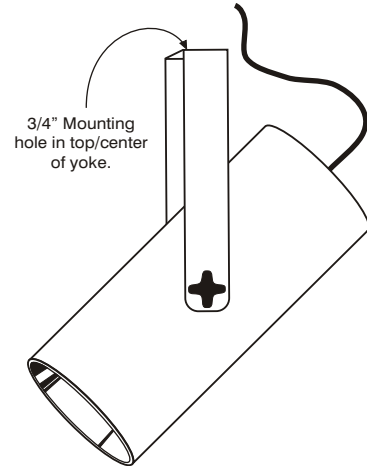

# Cylinder Mounting Options

Mounting devices and stems are same color as cylinder unless otherwise specified.

Cable mounts use 3 leg spider cables for support.

**-AYK** ”  
Adjustable Yoke with Straight Cord  
Not available with emergency.  
Supplied with yoke only.  
Mounting supplied by others.

### Hang Straight Mounting Canopy Pendant Stems

Standard Stem Diameter 3/8" ID  
Stem diameters may vary due to wiring requirements for dimming and emergency

### Mounting Canopy for Cables

1/16" Aircraft Cable Standard  
Cable size may vary due to fixture weight