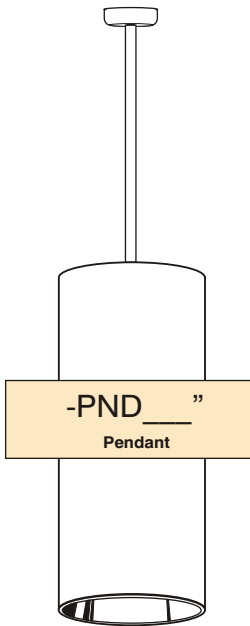

# Cylinder Mounting Options

Mounting devices and stems are same color as cylinder unless otherwise specified.

Cable mounts use 3 leg spider cables for support.

**-AYK** ”  
Adjustable Yoke with Straight Cord  
Not available with emergency.  
Supplied with yoke only.  
Mounting supplied by others.

### Hang Straight Mounting Canopy Pendant Stems

Standard Stem Diameter 3/8" ID  
Stem diameters may vary due to wiring requirements for dimming and emergency

### Cable Electrical Cord Colors

White cord with white cylinders.  
Black cord with everything else unless otherwise specified.

### Mounting Canopy for Cables

1/16" Aircraft Cable Standard  
Cable size may vary due to fixture weight