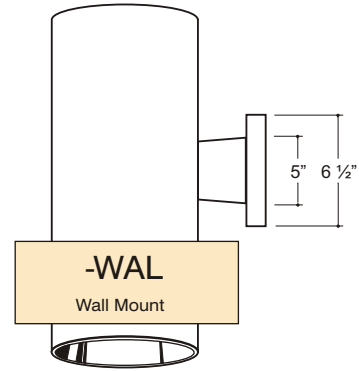

# Cylinder Mounting Options

Mounting devices and stems are same color as cylinder unless otherwise specified.

Cable mounts use 3 leg spider cables for support.

**-AYK** ”  
Adjustable Yoke with Straight Cord  
Not available with emergency.  
Supplied with yoke only.  
Mounting supplied by others.

### Hang Straight Mounting Canopy Pendant Stems

Standard Stem Diameter 3/8" ID  
Stem diameters may vary due to wiring requirements for dimming and emergency

### Cable Electrical Cord Colors

White cord with white cylinders.  
Black cord with everything else unless otherwise specified.

### Mounting Canopy for Cables

1/16" Aircraft Cable Standard  
Cable size may vary due to fixture weight