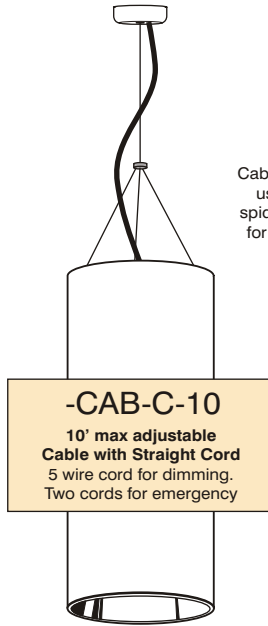

# Cylinder Mounting Options

Mounting devices and stems are same color as cylinder unless otherwise specified.

Cable mounts use 3 leg spider cables for support.

**-AYK** ”  
Adjustable Yoke with Straight Cord  
Not available with emergency.  
Supplied with yoke only.  
Mounting supplied by others.

### Hang Straight Mounting Canopy Pendant Stems

Standard Stem Diameter 3/8" ID  
Stem diameters may vary due to wiring requirements for dimming and emergency

### Cable Electrical Cord Colors

White cord with white cylinders.  
Black cord with everything else unless otherwise specified.

### Mounting Canopy for Cables

1/16" Aircraft Cable Standard  
Cable size may vary due to fixture weight