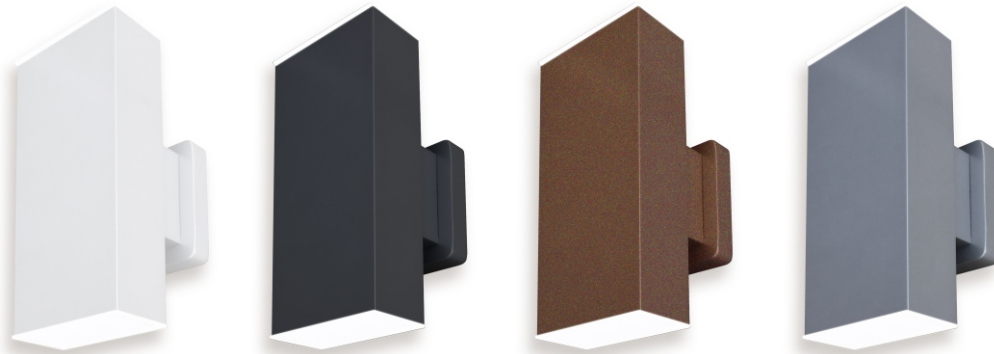

## Color Options Standard & RAL Colors

### Standard Colors Shown on our Edgeglow Sconce

Peachtree offers four standard colors for cylinders and decorative products. All colors are durable interior/exterior powder coat. **Matte White**, **Matte Black**, **Bronze** (slightly textured semi-gloss finish) and **Natural** (semi-gloss finish).

### RAL Color Options

Our "build to order" process easily allows for non-standard paint colors on your fixtures.

RAL is a system developed for defining colors for paint and coatings. It has become the most popular worldwide color standard used today.

You supply us with a valid RAL number and we make it happen. There is a one time setup charge per color and a minimal charge for powder coating each fixture. Option pricing is on the website.

With 2328 RAL colors in total (213 Classic, 490 Effect and 1625 Design colors) the Architect or Designer has the ability to match the color on any material they want. Once the color is chosen, Peachtree, at the request of the customer, can supply a paint chip of that color powder coated here at our factory.