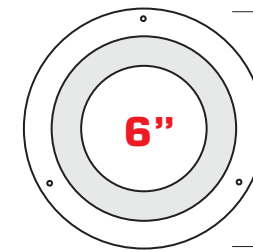

ICE Decorative Etched Suspended Glass

4" & 6" Squares

4", 5", 6" & 8" Rounds

Dimensions on Back of Cut Sheet

-C Colorless Low Iron

-ICE

-ICE-S (Etched Solid)

-ICE-O (Open)

-ICE² (Squared)

Soda Lime Green

FEATURES

- 3/16" Thick Tempered Glass on Rounds
- 1/8" Thick Tempered Glass on Squares
- 1/2" Brass Standoffs Suspend Glass Below Trim
- Etched Highlights (Not Painted)
- Dressed Edges Create a Glowing Outline
- Ships Fully Assembled on Reflector

ICE Decorative Etched Suspended Glass

-ICE, -ICE-S and -ICE² have a slight green tint (soda lime) | -ICE-C, -ICE-S-C and -ICE²-C have no tinting or color

Round ICE is 3/16" Thick Tempered Glass

-ICE & -ICE-C

-ICE-O & -ICE-O-C

-ICE-S & -ICE-S-C

-ICE² & -ICE²-C

Square ICE is 1/8" Thick Tempered Glass

© 2019 Peachtree Lighting LLC