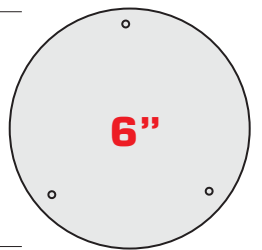

ICE Decorative Etched Suspended Glass

4" & 6" Squares

4", 5", 6" & 8" Rounds

Dimensions on Back of Cut Sheet

-C Colorless Low Iron

-ICE

-ICE-S (Etched Solid)

-ICE-O (Open)

ICE Decorative Etched Suspended Glass

-ICE, -ICE-S and -ICE² have a slight green tint (soda lime) | -ICE-C, -ICE-S-C and -ICE²-C have no tinting or color

Round ICE is 3/16" Thick Tempered Glass

-ICE & -ICE-C

-ICE-O & -ICE-O-C

-ICE-S & -ICE-S-C

-ICE² & -ICE²-C

Square ICE is 1/8" Thick Tempered Glass

© 2019 Peachtree Lighting LLC