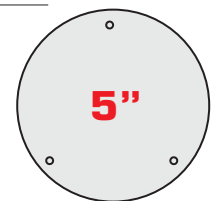

ICE Decorative Etched Suspended Glass

4" & 6" Squares

4", 5", 6" & 8" Rounds

Dimensions on Back of Cut Sheet

-C Colorless Low Iron

-ICE

-ICE-S (Etched Solid)

-ICE-O (Open)

ICE Decorative Etched Suspended Glass

-ICE, -ICE-S and -ICE² have a slight green tint (soda lime) | -ICE-C, -ICE-S-C and -ICE²-C have no tinting or color

Round ICE is 3/16" Thick Tempered Glass

-ICE & -ICE-C

-ICE-O & -ICE-O-C

-ICE-S & -ICE-S-C

-ICE² & -ICE²-C

Square ICE is 1/8" Thick Tempered Glass

© 2019 Peachtree Lighting LLC