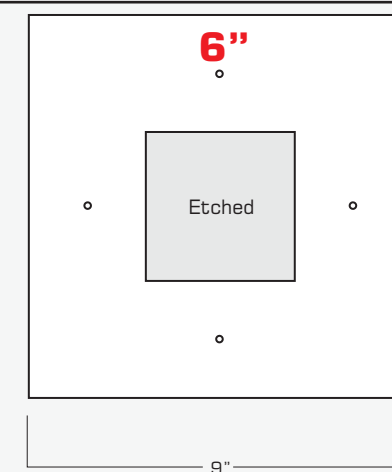

ICE Decorative Etched Suspended Glass

4" & 6" Squares

4", 5", 6" & 8" Rounds

Dimensions on Back of Cut Sheet

-C Colorless Low Iron

-ICE

-ICE-S (Etched Solid)

-ICE-O (Open)

-ICE² (Squared)

Soda Lime Green

FEATURES

- 3/16" Thick Tempered Glass on Rounds
- 1/8" Thick Tempered Glass on Squares
- 1/2" Brass Standoffs Suspend Glass Below Trim
- Etched Highlights (Not Painted)
- Dressed Edges Create a Glowing Outline
- Ships Fully Assembled on Reflector

ICE Decorative Etched Suspended Glass

-ICE, -ICE-S and -ICE² have a slight green tint (soda lime) | -ICE-C, -ICE-S-C and -ICE²-C have no tinting or color

Round ICE is 3/16" Thick Tempered Glass

-ICE & -ICE-C

-ICE-O & -ICE-O-C

-ICE-S & -ICE-S-C

-ICE² & -ICE²-C

Square ICE is 1/8" Thick Tempered Glass

© 2019 Peachtree Lighting LLC