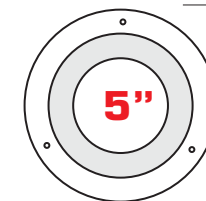

ICE Decorative Etched Suspended Glass

4" & 6" Squares

4", 5", 6" & 8" Rounds

Dimensions on Back of Cut Sheet

-C Colorless Low Iron

-ICE

-ICE-S (Etched Solid)

-ICE-O (Open)

ICE Decorative Etched Suspended Glass

-ICE, -ICE-S and -ICE² have a slight green tint (soda lime) | -ICE-C, -ICE-S-C and -ICE²-C have no tinting or color

Round ICE is 3/16" Thick Tempered Glass

-ICE & -ICE-C

-ICE-O & -ICE-O-C

-ICE-S & -ICE-S-C

-ICE² & -ICE²-C

Square ICE is 1/8" Thick Tempered Glass

© 2019 Peachtree Lighting LLC