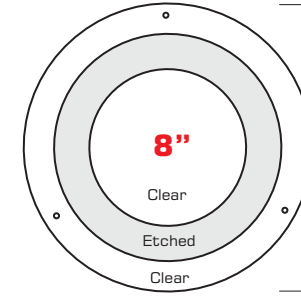

ICE Decorative Etched Suspended Glass

4" & 6" Squares

4", 5", 6" & 8" Rounds

Dimensions on Back of Cut Sheet

-C Colorless Low Iron

-ICE

-ICE-S (Etched Solid)

-ICE-O (Open)

-ICE² (Squared)

Soda Lime Green

FEATURES

- 3/16" Thick Tempered Glass on Rounds
- 1/8" Thick Tempered Glass on Squares
- 1/2" Brass Standoffs Suspend Glass Below Trim
- Etched Highlights (Not Painted)
- Dressed Edges Create a Glowing Outline
- Ships Fully Assembled on Reflector

-ICE-O & -ICE-O-C

-ICE-S & -ICE-S-C

-ICE² & -ICE²-C

Square ICE is 1/8" Thick Tempered Glass

© 2019 Peachtree Lighting LLC