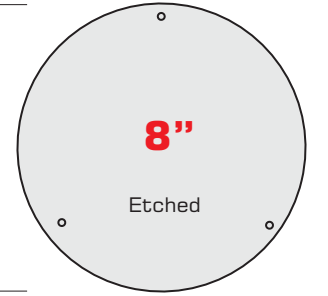

ICE Decorative Etched Suspended Glass

4" & 6" Squares

4", 5", 6" & 8" Rounds

Dimensions on Back of Cut Sheet

-C Colorless Low Iron

-ICE

-ICE-S (Etched Solid)

-ICE-O (Open)

-ICE² (Squared)

Soda Lime Green

FEATURES

- 3/16" Thick Tempered Glass on Rounds
- 1/8" Thick Tempered Glass on Squares
- 1/2" Brass Standoffs Suspend Glass Below Trim
- Etched Highlights (Not Painted)
- Dressed Edges Create a Glowing Outline
- Ships Fully Assembled on Reflector

ICE Decorative Etched Suspended Glass

-ICE, -ICE-S and -ICE² have a slight green tint (soda lime) | -ICE-C, -ICE-S-C and -ICE²-C have no tinting or color

Round ICE is 3/16" Thick Tempered Glass

-ICE & -ICE-C

-ICE-O & -ICE-O-C

-ICE-S & -ICE-S-C

-ICE² & -ICE²-C

Square ICE is 1/8" Thick Tempered Glass

© 2019 Peachtree Lighting LLC