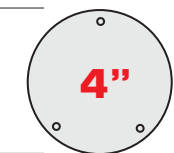

-ICE-S & -ICE-S-C