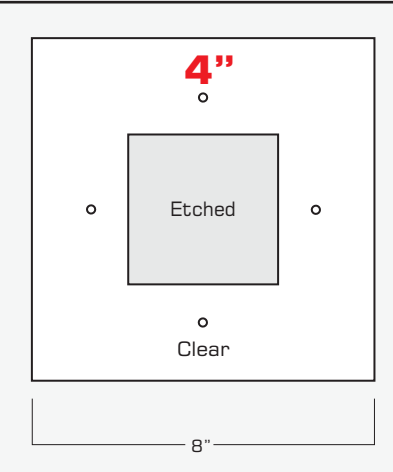

ICE Decorative Etched Suspended Glass

4" & 6" Squares

4", 5", 6" & 8" Rounds

Dimensions on Back of Cut Sheet

-C Colorless Low Iron

-ICE

-ICE-S (Etched Solid)

-ICE-O (Open)

ICE Decorative Etched Suspended Glass

-ICE, -ICE-S and -ICE² have a slight green tint (soda lime) | -ICE-C, -ICE-S-C and -ICE²-C have no tinting or color

Round ICE is 3/16" Thick Tempered Glass

-ICE & -ICE-C

-ICE-O & -ICE-O-C

-ICE-S & -ICE-S-C

-ICE² & -ICE²-C

Square ICE is 1/8" Thick Tempered Glass

© 2019 Peachtree Lighting LLC