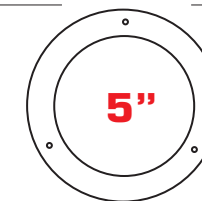

ICE Decorative Etched Suspended Glass

4" & 6" Squares

4", 5", 6" & 8" Rounds

Dimensions on Back of Cut Sheet

-C Colorless Low Iron

-ICE

-ICE-S (Etched Solid)

-ICE-O (Open)

ICE Decorative Etched Suspended Glass

-ICE, -ICE-S and -ICE² have a slight green tint (soda lime) | -ICE-C, -ICE-S-C and -ICE²-C have no tinting or color

Round ICE is 3/16" Thick Tempered Glass

-ICE & -ICE-C

-ICE-O & -ICE-O-C

-ICE-S & -ICE-S-C

-ICE² & -ICE²-C

Square ICE is 1/8" Thick Tempered Glass

© 2019 Peachtree Lighting LLC