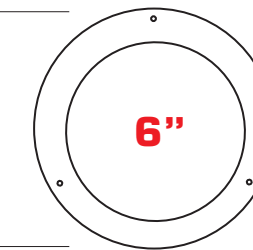

ICE Decorative Etched Suspended Glass

4" & 6" Squares

4", 5", 6" & 8" Rounds

Dimensions on Back of Cut Sheet

-C Colorless Low Iron

-ICE

-ICE-S (Etched Solid)

-ICE-O (Open)

ICE Decorative Etched Suspended Glass

-ICE, -ICE-S and -ICE² have a slight green tint (soda lime) | -ICE-C, -ICE-S-C and -ICE²-C have no tinting or color

Round ICE is 3/16" Thick Tempered Glass

-ICE & -ICE-C

-ICE-O & -ICE-O-C

-ICE-S & -ICE-S-C

-ICE² & -ICE²-C

Square ICE is 1/8" Thick Tempered Glass

© 2019 Peachtree Lighting LLC