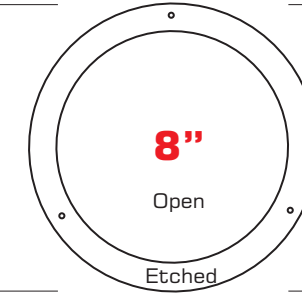

ICE Decorative Etched Suspended Glass

4" & 6" Squares

4", 5", 6" & 8" Rounds

Dimensions on Back of Cut Sheet

-C Colorless Low Iron

-ICE

-ICE-S (Etched Solid)

-ICE-O (Open)

ICE Decorative Etched Suspended Glass

-ICE, -ICE-S and -ICE² have a slight green tint (soda lime) | -ICE-C, -ICE-S-C and -ICE²-C have no tinting or color

Round ICE is 3/16" Thick Tempered Glass

-ICE & -ICE-C

-ICE-O & -ICE-O-C

-ICE-S & -ICE-S-C

-ICE² & -ICE²-C

Square ICE is 1/8" Thick Tempered Glass

© 2019 Peachtree Lighting LLC