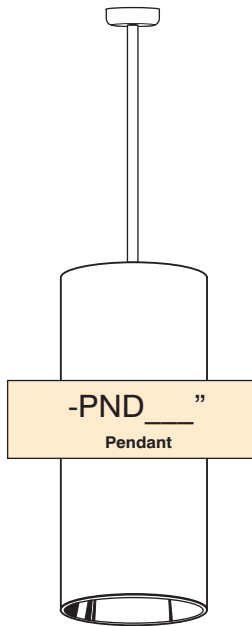

# Cylinder Mounting Options

Mounting devices and stems are same color as cylinder unless otherwise specified.

**-AYK**  
Adjustable Yoke with Straight Cord  
Not available with emergency.  
Supplied with yoke only.  
Mounting supplied by others.

Cable mounts use 3 leg spider cables for support.

### Hang Straight Mounting Canopy Pendant Stems

Standard Stem Diameter 3/8" ID  
Stem diameters may vary due to wiring requirements for dimming and emergency

### Cable Electrical Cord Colors

White cord with white cylinders.  
Black cord with everything else unless otherwise specified.