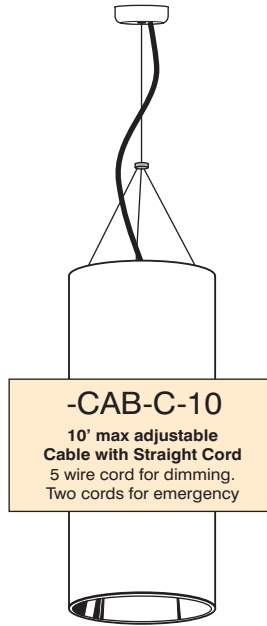

# Cylinder Mounting Options

Mounting devices and stems are same color as cylinder unless otherwise specified.

**-AYK**  
Adjustable Yoke with Straight Cord  
Not available with emergency.  
Supplied with yoke only.  
Mounting supplied by others.

Cable mounts use 3 leg spider cables for support.

### Hang Straight Mounting Canopy Pendant Stems

Standard Stem Diameter 3/8" ID  
Stem diameters may vary due to wiring requirements for dimming and emergency

### Cable Electrical Cord Colors

White cord with white cylinders.  
Black cord with everything else unless otherwise specified.