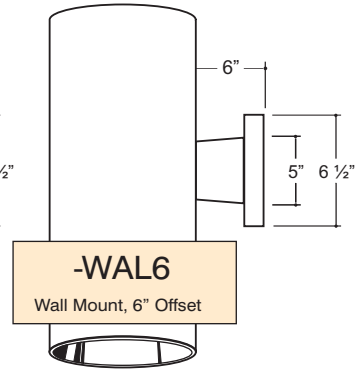

# Cylinder Mounting Options

Mounting devices and stems are same color as cylinder unless otherwise specified.

**-AYK**  
Adjustable Yoke with Straight Cord  
Not available with emergency.  
Supplied with yoke only.  
Mounting supplied by others.

Cable mounts use 3 leg spider cables for support.

### Hang Straight Mounting Canopy Pendant Stems

Standard Stem Diameter 3/8" ID  
Stem diameters may vary due to wiring requirements for dimming and emergency

### Mounting Canopy for Cables

1/16" Aircraft Cable Standard  
Cable size may vary due to fixture weight