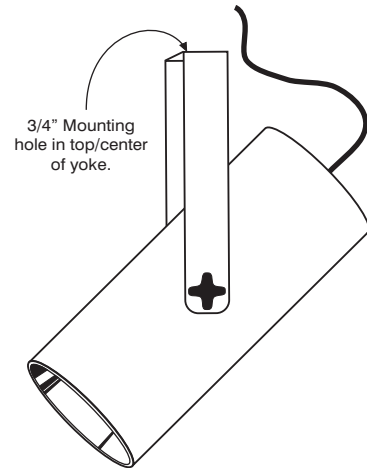

# Cylinder Mounting Options

Mounting devices and stems are same color as cylinder unless otherwise specified.

**-AYK**  
Adjustable Yoke with Straight Cord  
Not available with emergency.  
Supplied with yoke only.  
Mounting supplied by others.

Cable mounts use 3 leg spider cables for support.

### Hang Straight Mounting Canopy Pendant Stems

Standard Stem Diameter 3/8" ID  
Stem diameters may vary due to wiring requirements for dimming and emergency