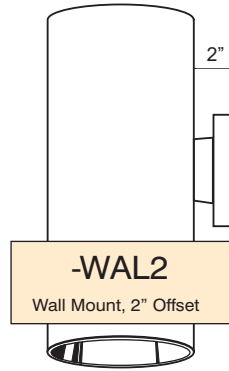

# Cylinder Mounting Options

Mounting devices and stems are same color as cylinder unless otherwise specified.

**-AYK**  
Adjustable Yoke with Straight Cord  
Not available with emergency.  
Supplied with yoke only.  
Mounting supplied by others.

Cable mounts use 3 leg spider cables for support.

### Hang Straight Mounting Canopy Pendant Stems

Standard Stem Diameter 3/8" ID  
Stem diameters may vary due to wiring requirements for dimming and emergency

### Mounting Canopy for Cables

1/16" Aircraft Cable Standard  
Cable size may vary due to fixture weight