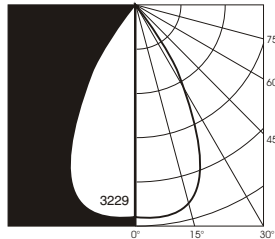

C4LRD

C4LRD

4" LED Down Only
Wall Mount Cylinder

C4LRD-20

Source: AC Module
Color Temp: 3000K
Total Fixture Lumens: 2109
S/MH: 1.0

Input Current
Voltage: Watts: Amps:
120 30 .25

CANDLEPOWER
DISTRIBUTION CURVE