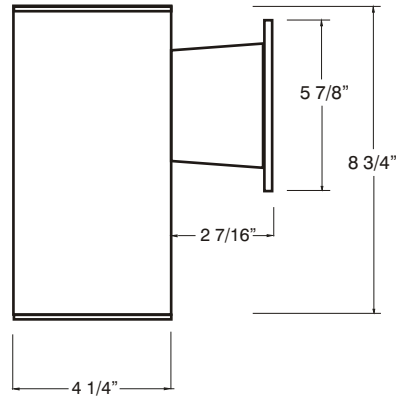

DELIVERED LUMENS @ 30K	POWDER COAT FINISH
C4LRD	-20	
4" LED Round Down Only Cylinder	-20 2110 lumens	-WH Matte White -BK Matte Black -AN Natural -BZ Bronze -RAL # _____

© 2017 Peachtree Lighting LLC

770-787-8490 • www.peachtreelighting.com

C4LRD